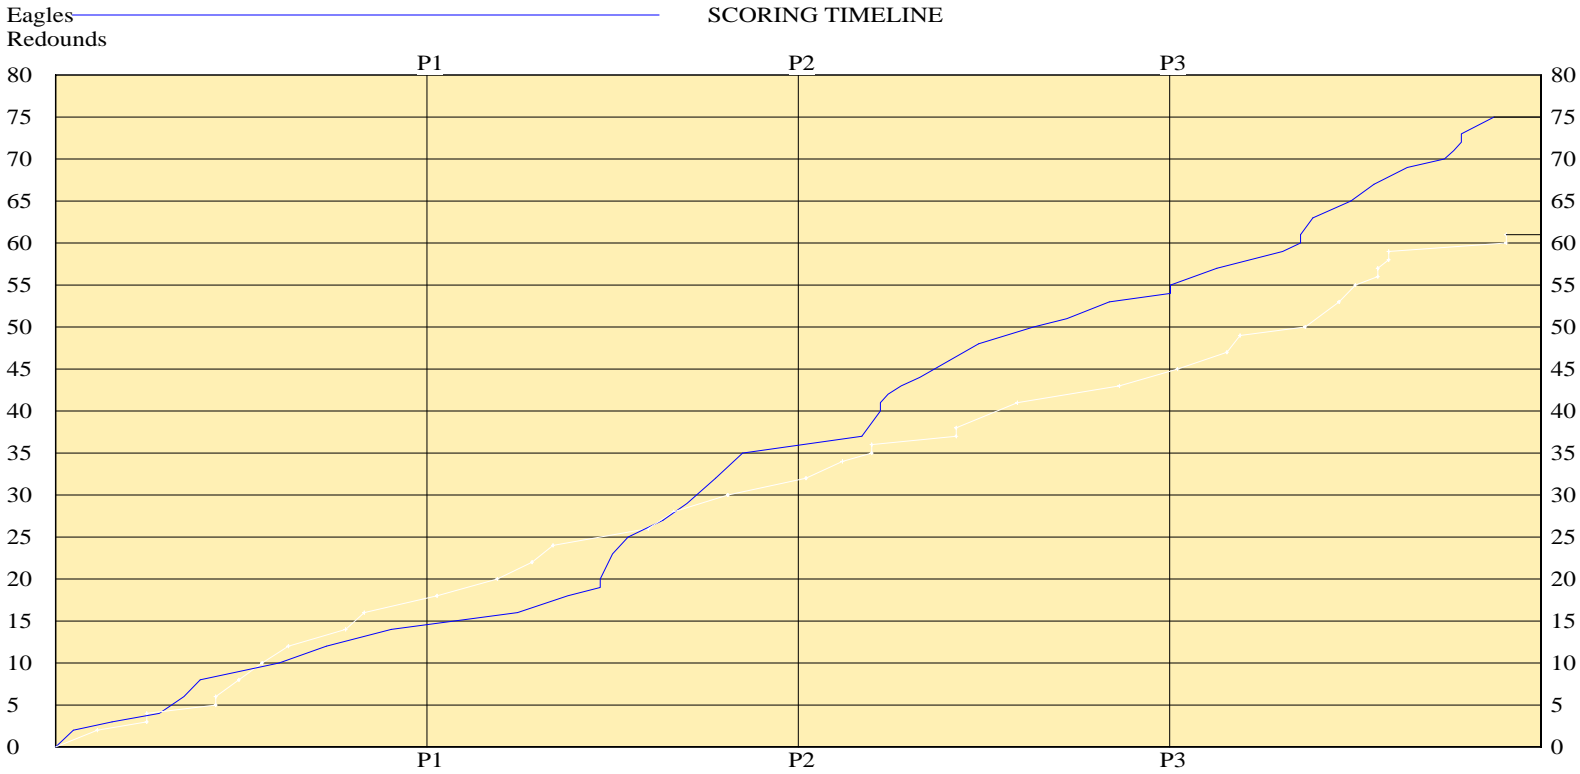

**SECOND HALF**

**Eastern**

2FG 12/27 (44.4%)	24s	Pts/Shot 0.95
3FG 1/3 (33.3%)	3	2nd Eff Pts 14
TFG 13/30 (43.3%)		Pts off TO's 6
FT 13/25 (52.0%)	13	3Pt Eff +3.7
Scoring Distribution: 2FG 60.0% 3FG 7.5% FT 32.5%		

**Corbin**

2FG 7/20 (35.0%)	14s	Pts/Shot 0.86
3FG 2/10 (20.0%)	6	2nd Eff Pts 2
TFG 9/30 (30.0%)		Pts off TO's 5
FT 11/13 (84.6%)	11	3Pt Eff -3.3
Scoring Distribution: 2FG 45.2% 3FG 19.4% FT 35.5%		

Largest Lead Eas 75 Cor 59 (16 pts) Lead Changes 8 Number of Ties 6