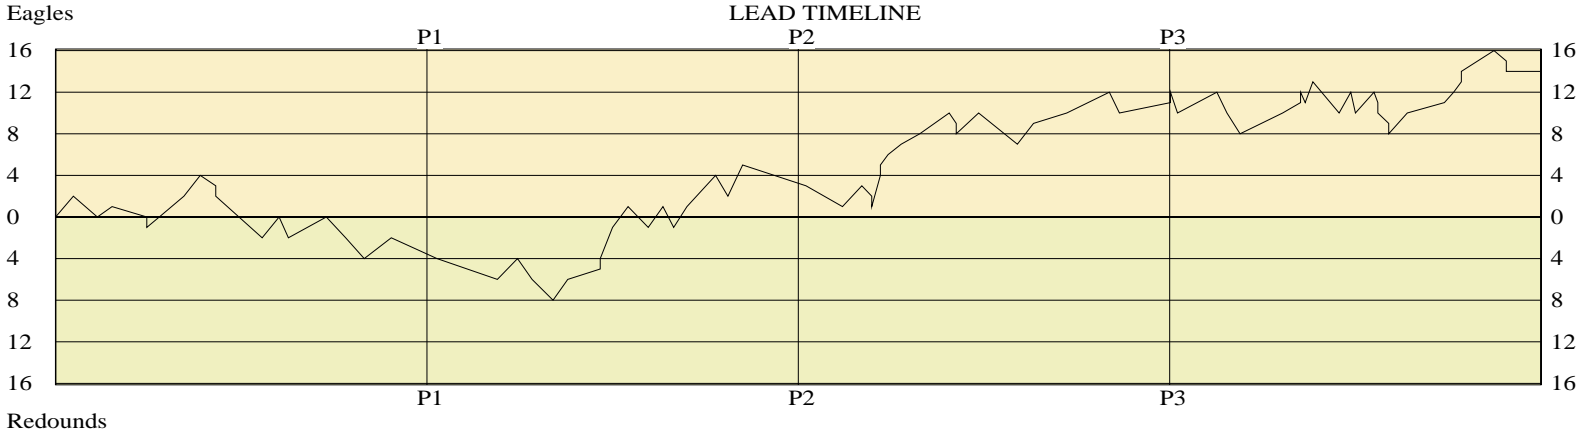

**SECOND HALF**

**Eastern**

2FG 12/27 (44.4%)	24s	Pts/Shot 0.95
3FG 1/3 (33.3%)	3	2nd Eff Pts 14
TFG 13/30 (43.3%)		Pts off TO's 6
FT 13/25 (52.0%)	13	3Pt Eff +3.7
Scoring Distribution: 2FG 60.0% 3FG 7.5% FT 32.5%		

**Corbin**

2FG 7/20 (35.0%)	14s	Pts/Shot 0.86
3FG 2/10 (20.0%)	6	2nd Eff Pts 2
TFG 9/30 (30.0%)		Pts off TO's 5
FT 11/13 (84.6%)	11	3Pt Eff -3.3
Scoring Distribution: 2FG 45.2% 3FG 19.4% FT 35.5%		

Largest Lead Eas 75 Cor 59 (16 pts) Lead Changes 8 Number of Ties 6