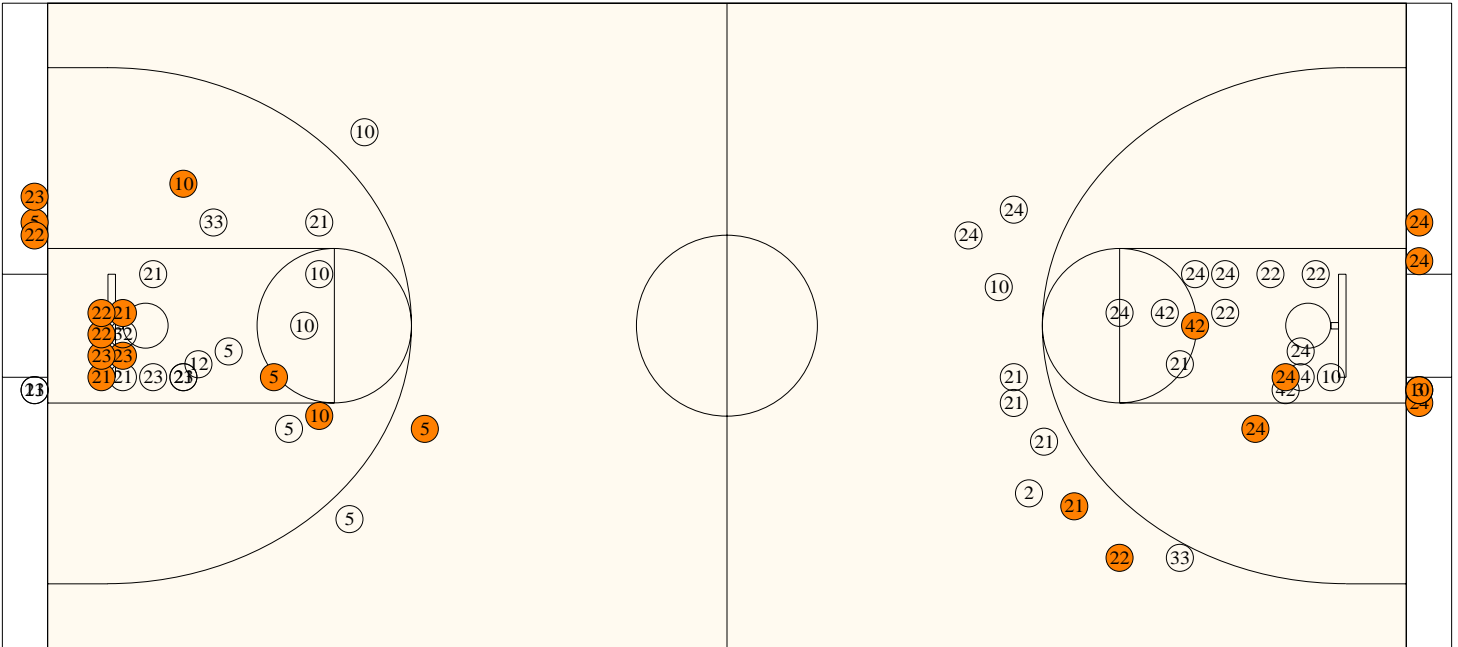

SECOND HALF

Eastern

2FG 12/27 (44.4%)	24s	Pts/Shot 0.95
3FG 1/3 (33.3%)	3	2nd Eff Pts 14
TFG 13/30 (43.3%)		Pts off TO's 6
FT 13/25 (52.0%)	13	3Pt Eff +3.7
Scoring Distribution: 2FG 60.0% 3FG 7.5% FT 32.5%		

Corbin

2FG 7/20 (35.0%)	14s	Pts/Shot 0.86
3FG 2/10 (20.0%)	6	2nd Eff Pts 2
TFG 9/30 (30.0%)		Pts off TO's 5
FT 11/13 (84.6%)	11	3Pt Eff -3.3
Scoring Distribution: 2FG 45.2% 3FG 19.4% FT 35.5%