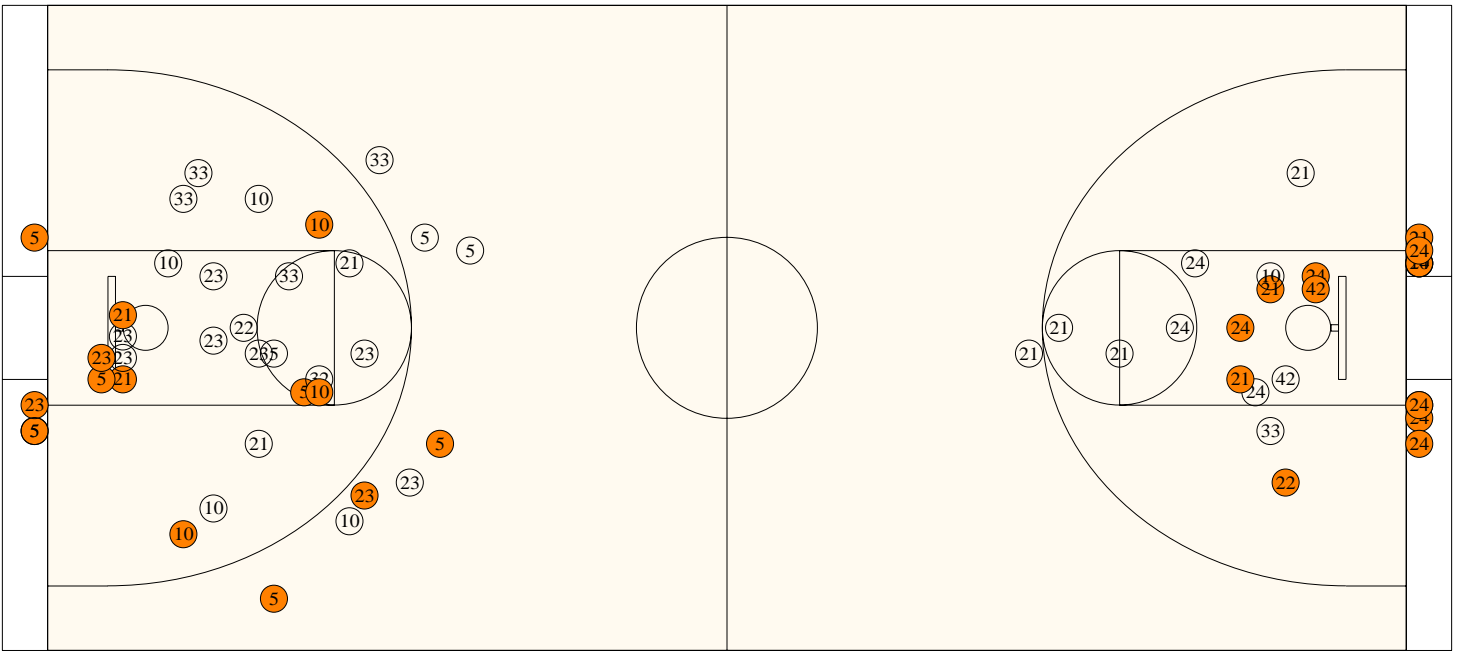

FIRST HALF

Eastern

Shooting	Pts	Pts
2FG 11/29 (37.9%)	22	Pts/Shot 0.88
3FG 3/8 (37.5%)	9	2nd Eff Pts 13
TFG 14/37 (37.8%)		Pts off TO's 7
FT 4/6 (66.7%)	4	3Pt Eff +12.2
Scoring Distribution: 2FG 62.9% 3FG 25.7% FT 11.4%		

Corbin

Shooting	Pts	Pts
2FG 13/24 (54.2%)	26	Pts/Shot 1.11
3FG 0/1 (0.00%)	0	2nd Eff Pts 2
TFG 13/25 (52.0%)		Pts off TO's 4
FT 4/5 (80.0%)	4	3Pt Eff -36.1
Scoring Distribution: 2FG 86.7% 3FG 0.0% FT 13.3%